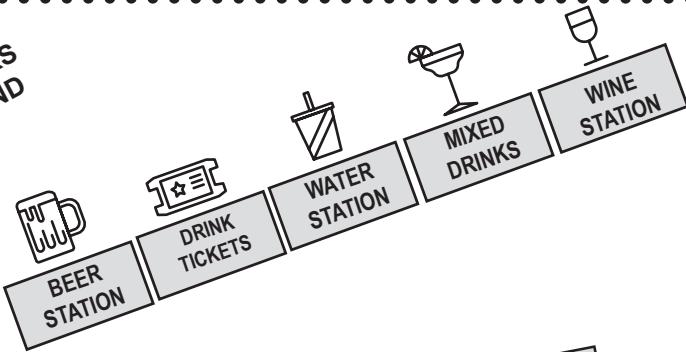

BBQ Competitors
Entrance/Exit Only

Fireworks Safety Zone. No access to water/ walking path.

BBQ
COMPETITORS
FAIRGROUND

BUS STOP
2nd & Delaware St.
Buses run until 10:30pm

SEPARATION DAY

IN HISTORIC NEW CASTLE

Separation Day Stage

No access to Separation Day activities via walking path.

DELAWARE ST. ENTRANCE

Adults \$10 (noon-5pm)
Includes 1 drink ticket

GENERAL SEATING
Bring a chair or blanket

REST ROOMS

AMUSEMENT
RIDES

\$10 wristbands for unlimited access. Rides end at 6pm

Delaware Street

COMMUNITY FOOD COURT
Net proceeds benefit area non-profit organizations

COMMUNITY FOOD COURT
Net proceeds benefit area non-profit organizations

Ride Wristbands
For Purchase

Handicapped
Parking Area

THIRD ST.
ENTRANCE

Adults \$10 (noon-5pm)
Includes 1 drink ticket

3rd Street